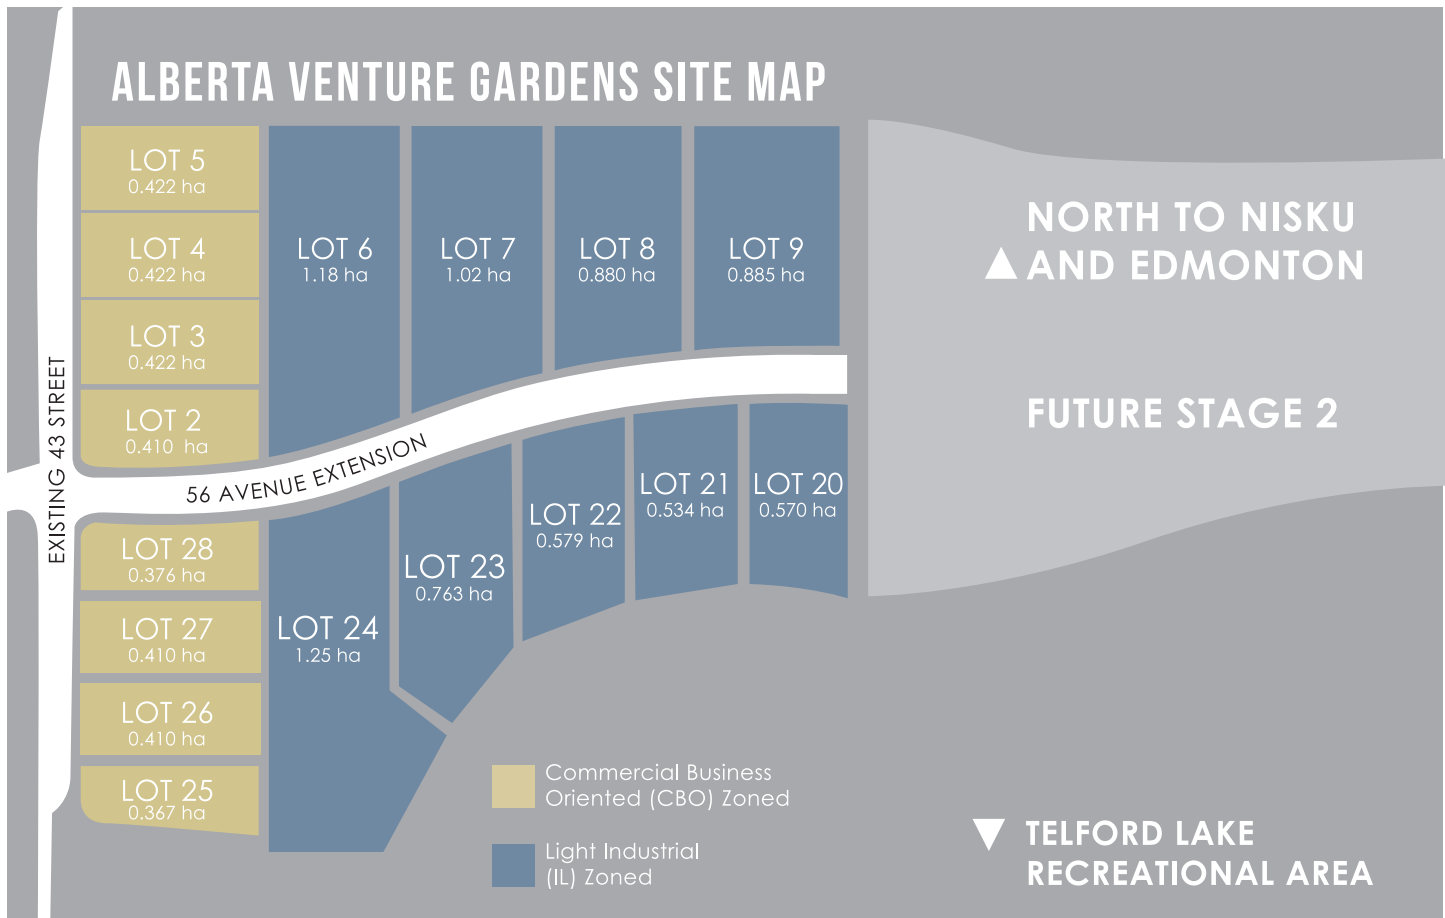

# ALBERTA VENTURE GARDENS SITE MAP

### SITE AREA

- 15.47 Acres